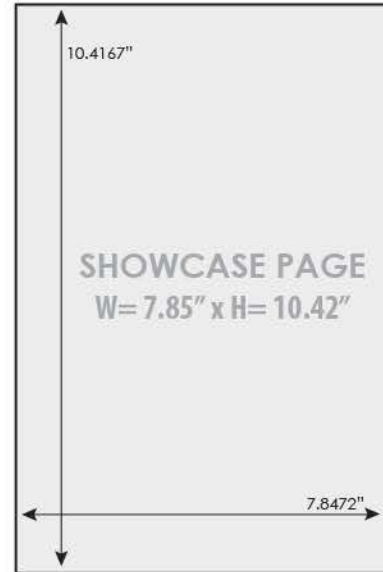

Content Management Specifications

File set up:

Please design showcase page(s) to actual size in inches.

Actual Size: W= 7.85" x H= 10.42"

Suggestions for Design:

- Design layout should be different than display ad (as they are viewed side by side)
- Avoid using thin style or hard to read fonts - a minimum of 12pt is recommended
- When including a menu - limit descriptions, LESS IS BEST!

File Saving Instructions:

Please save showcase page(s) in pixels. 150 dpi. RGB.

Pixel Size: W= 565 pixels x H= 750 pixels

(EXAMPLE SHOWCASE PAGES)

showcase page file spec requirement

MediaUSA
Forward Thinking. Smart Solutions.